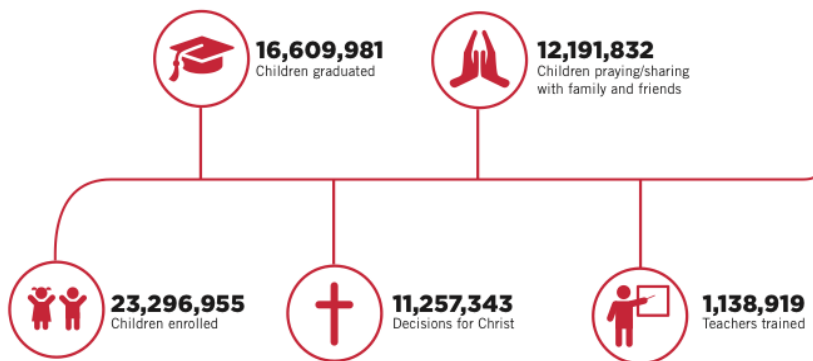

GLOBALLY

In 2019, through **THE GREATEST JOURNEY**

Since 2010, through **THE GREATEST JOURNEY**

2019 THANK YOU

10,569,405

Shoebboxes packed worldwide

273,160

Shoebboxes packed in Australia and New Zealand

96,529

News South Wales/
ACT

28,377

Western
Australia

17,389

Tasmania

5,559

New Zealand
South Island