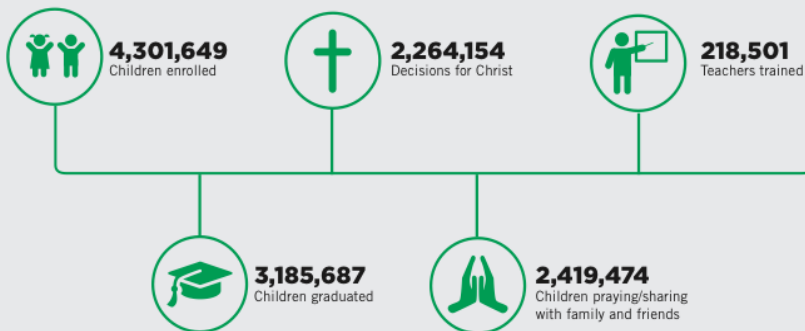

GLOBALLY

In 2019, through **THE GREATEST JOURNEY**

Since 2010, through **THE GREATEST JOURNEY**

2019 THANK YOU

10,569,405

Shoebboxes packed worldwide

273,160

Shoebboxes packed in Australia and New Zealand

96,529

News South Wales/
ACT

28,377

Western
Australia

17,389

Tasmania

5,559

New Zealand
South Island